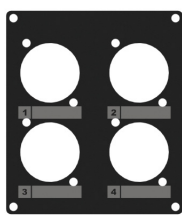

CASY
series

► Modules overview

CASY101/B

1 Space closed blind plate

CASY102/B

1 Space ventilated blind plate

CASY103/B

1 Space blind plate with D-size hole

CASY104/B

1 Space angled plate with D-size hole

CASY105/B

1 Space blind plate with 2 x D-size hole

CASY106/B

1 Space plate with keystone adapter

CASY107/B

1 Space plate with 2 x keystone adapter

CASY201/B

2 Space closed blind plate

CASY202/B

2 Space ventilated blind plate

CASY203/B

2 Space blind plate with 4 x D-size hole

CASY401/B

4 Space closed blind plate

CASY401/B

4 Space ventilated blind plate

► Specifications

| ARTICLE | CONNECTION / CUTOUT | MODULE SPACE | CONNECTION TYPE | DIMENSIONS | WEIGHT |
|-----------|------------------------|--------------|-----------------------------------|-----------------|--------|
| CASY101/B | None | 1 Space | N/A | 35,5 x 82,1 mm | Kg |
| CASY102/B | Ventilated | 1 Space | N/A | 35,5 x 82,1 mm | Kg |
| CASY103/B | 1 x D-size hole | 1 Space | N/A | 35,5 x 82,1 mm | Kg |
| CASY104/B | 1 x Angled D-size hole | 1 Space | N/A | 35,5 x 82,1 mm | Kg |
| CASY105/B | 2 x D-size hole | 1 Space | N/A | 35,5 x 82,1 mm | Kg |
| CASY106/B | 1 x Keystone adapter | 1 Space | 1 x Procab VDK10 Keystone adapter | 35,5 x 82,1 mm | Kg |
| CASY107/B | 2 x Keystone adapter | 1 Space | 2 x Procab VDK10 Keystone adapter | 35,5 x 82,1 mm | Kg |
| CASY201/B | None | 2 Space | N/A | 71,5 x 82,1 mm | Kg |
| CASY202/B | Ventilated | 2 Space | N/A | 71,5 x 82,1 mm | Kg |
| CASY203/B | 4 x D-size hole | 2 Space | N/A | 71,5 x 82,1 mm | Kg |
| CASY301/B | None | 3 Space | N/A | 107,5 x 82,1 mm | Kg |
| CASY302/B | Ventilated | 3 Space | N/A | 107,5 x 82,1 mm | Kg |
| CASY401/B | None | 4 Space | N/A | 143,5 x 82,1 mm | Kg |
| CASY402/B | Ventilated | 4 Space | N/A | 143,5 x 82,1 mm | Kg |