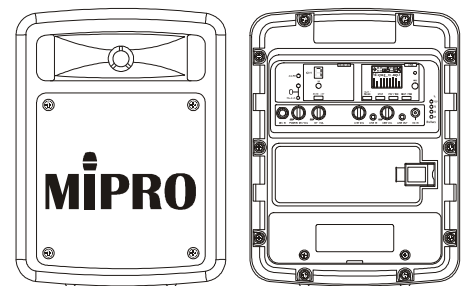

Technical Specifications

Portable PA	
Max. Power Output	60 Watts
Amplifier	Class D
Sensitivity	Typical: 92 dB | Maximum: 102 dB
T.H.D.	< 1%
Frequency Response	50 Hz – 18 kHz
Speaker	1" Tweeter & 5" Woofer
Coverage	H 120° × V 70°
Audio Inputs	Wired: 6.3 mm (1/4") Line-In: 3.5 mm (1/8")
Bluetooth Connectivity	Yes
Audio Output	3.5 mm (1/8")
Alarm Siren	Siren sound with fade-in mode
Installation	Microphone stand, table mounted.
Power Supply	AC: External 100 – 240 V AC switching power supply (Max. Power Consumption: 60 W) DC & Battery: 14.8V / 2.6AH rechargeable lithium battery (MB-10×1)
Charge Time	Up to 4 hours (automatic charging management)
Standby Time	Up to 11 hours
Battery Indicator	4-level indicator (25/50/75/100%)
Color	Black or white option
Dimensions (W×H×D)	210 × 276 × 165 mm / 8.3 × 11 × 6.5 "
Weight	Approx. 2.7 kg / 6 lbs , battery included
Wireless System	
Receiver Channel	Single
Frequency Range	480 – 934 MHz (country dependent)
Bandwidth	24 MHz
Preset Channels	16
Channel Set-up	Scan & ACT sync
Antenna	Built-in
Audio Player	
Built-in USB Port	USB 2.0
USB Play & Record	LCD displays track name, number, time, recording status.