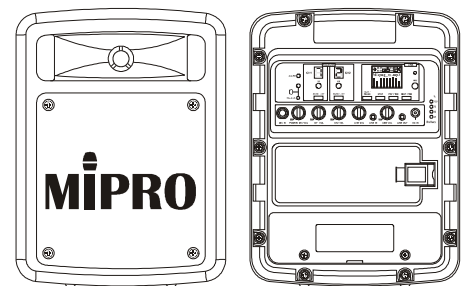

Technical Specifications

Portable PA	
Max. Power Output	60 Watts
Amplifier	Class D
Sensitivity	Typical: 92 dB | Maximum: 102 dB
T.H.D.	< 1%
Frequency Response	50 Hz – 18 kHz
Speaker	1" Tweeter & 5" Woofer
Coverage	H 120° × V 70°
Audio Inputs	Wired: 6.3 mm (1/4") Line-In: 3.5 mm (1/8")
Bluetooth Connectivity	Yes
Audio Output	3.5 mm (1/8")
Alarm Siren	Siren sound with fade-in mode
Installation	Microphone stand, table mounted.
Power Supply	AC: External 100 – 240 V AC switching power supply (Max. Power Consumption: 60 W) DC & Battery: 14.8 V / 2.6 AH rechargeable lithium battery (MB-10 x 1)
Charge Time	Up to 4 hours (automatic charging management)
Standby Time	Up to 9 hours
Battery Indicator	4-level indicator (25/50/75/100%)
Color	Black or white option
Dimensions (W×H×D)	210 × 276 × 165 mm / 8.3 × 11 × 6.5 "
Weight	Approx. 2.8 kg / 6.2 lbs , battery included
Wireless System	
Receiver Channel	Dual
Frequency Range	480 – 934 MHz (country dependent)
Bandwidth	24 MHz
Preset Channels	16
Channel Set-up	Scan & ACT sync
Antenna	Built-in
Audio Player	
Built-in USB Port	USB 2.0
USB Play & Record	LCD displays track name, number, time, recording status.